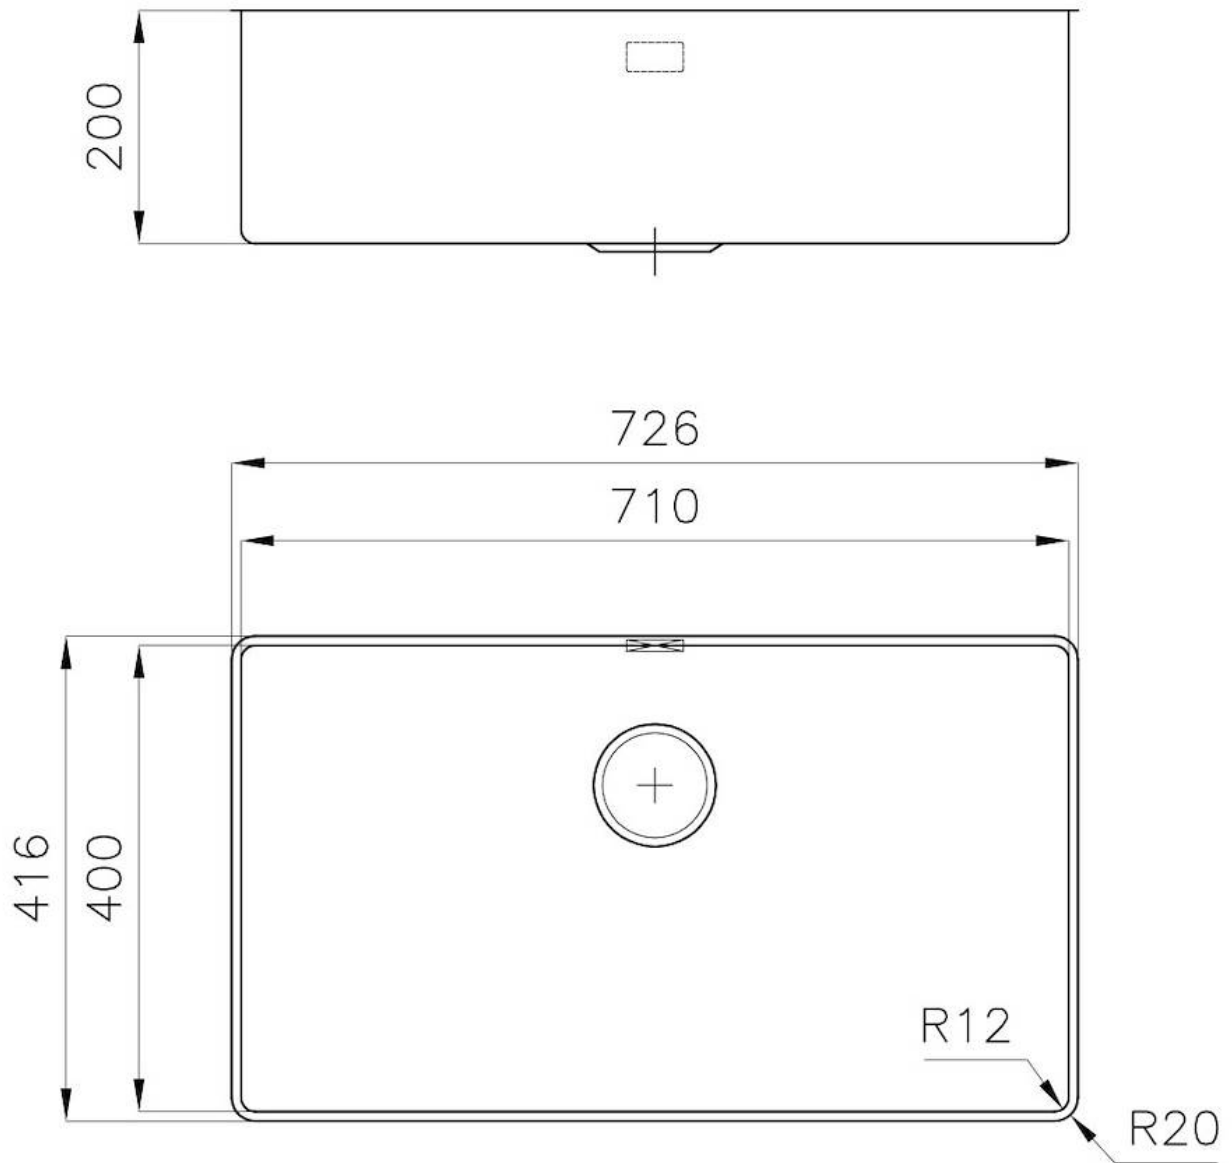

Base 80 cm

Width 72.6 cm

Dimensions 726x416 mm

Bowl dimension 710 x 400 mm

Built-in hole [View technical data sheet](#)

Standard fittings Fixing hooks, gasket, drain, overflow and siphon, boxed packing

Mixer holes No standard holes

Drainer No

Waste fitting 3,5" drain

Number of bowls 1 bowl

FEATURES

Basket 3,5" waste fitting The drain is equipped with a large 3.5" drain, with the practical basket cap that prevents the discharge of solid parts.

Deep bowls This bowls reach an important depth, over 20 cm, thanks to the advanced production technology, that can be offer great capiciency and practicity in all the washing operations.

High thickness 1mm thick steel. A significant thickness, which guarantees the maximum sturdiness and durability.

Small radius Bowls with squared shapes with a modern design and an increased capacity, for a minimal aesthetics connected with an extreme practicity.

TECHNICAL DATA

*bordo sottile di soli 8mm
*Thin edge of only 8 mm