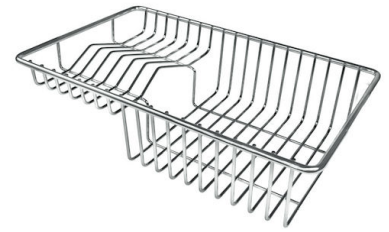

Small radius Bowls with squared shapes with a modern design and an increased capacity, for a minimal aesthetics connected with an extreme practicity.

TECHNICAL DATA

*bordo sottile di soli 8mm
*Thin edge of only 8 mm

GALLERY

OPTIONAL ACCESSORIES

Cestello inox
8612 000

Glass chopping board
8631 300

HPDE Chopping board
8657 001

HPDE Twin chopping board
8644 101

Stainless steel plate rack
8100 154

Stainless steel plate rack
8100 303
* only in combination with the accessory
8644 101

Stainless steel plate rack
8100 201

White bowl
8153 100

Black grid
8100 617

Graters kit with ring-holder and food collection tray

8159 101

* only in combination with the accessory
8644 101

Griglia Black

8100 653