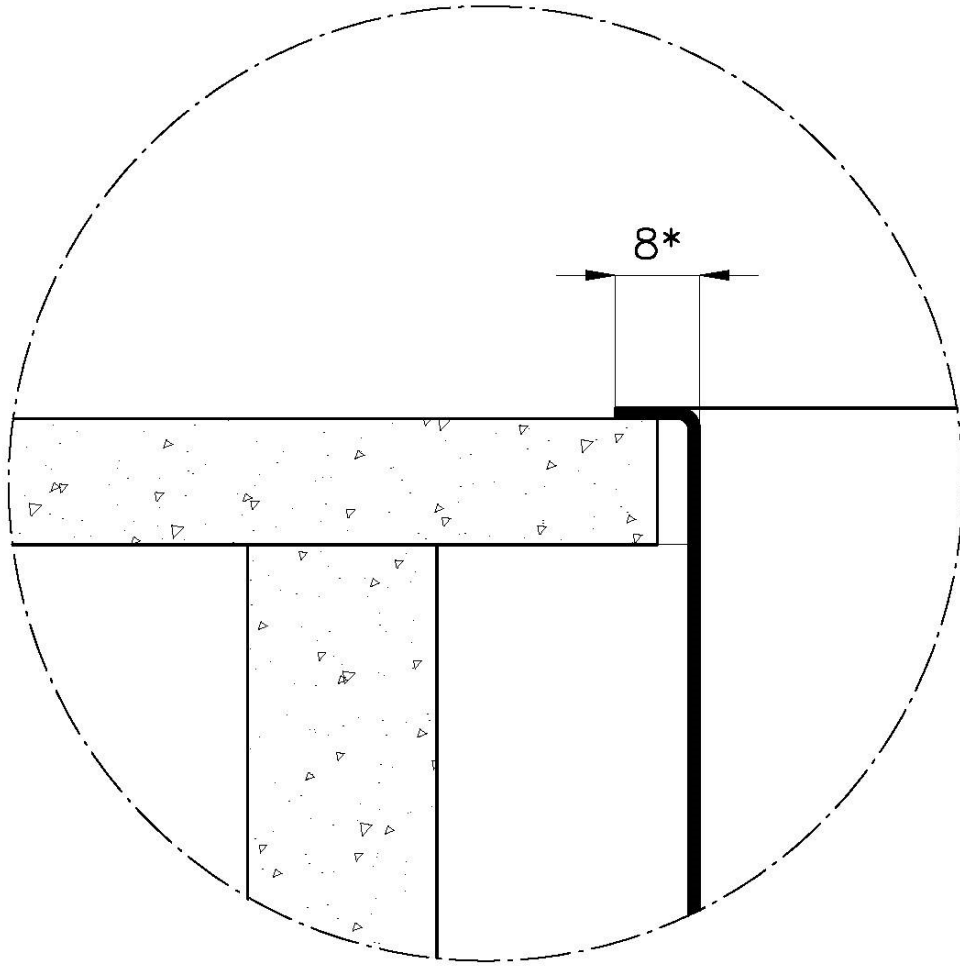

Base 80 cm

Width 72.6 cm

Dimensions 726x416 mm

Bowl dimension 710 x 400 mm

Built-in hole [View technical data sheet](#)

Standard fittings Fixing hooks, gasket, drain, overflow and siphon, boxed packing

Mixer holes No standard holes

Deep bowls This bowls reach an important depth, over 20 cm, thanks to the advanced production technology, that can be offer great capiciency and practicity in all the washing operations.

High thickness 1mm thick steel. A significant thickness, which guarantees the maximum sturdiness and durability.

Perimetral overflow The overflow is always a security on the Foster sinks that prevents the overflow of water in case of oversights. The perimeter drain solution improves aesthetics thanks to its square and essential shape.

Small radius Bowls with squared shapes with a modern design and an increased capacity, for a minimal aesthetics connected with an extreme practicity.

TECHNICAL DATA

*bordo sottile di soli 8mm
*Thin edge of only 8 mm