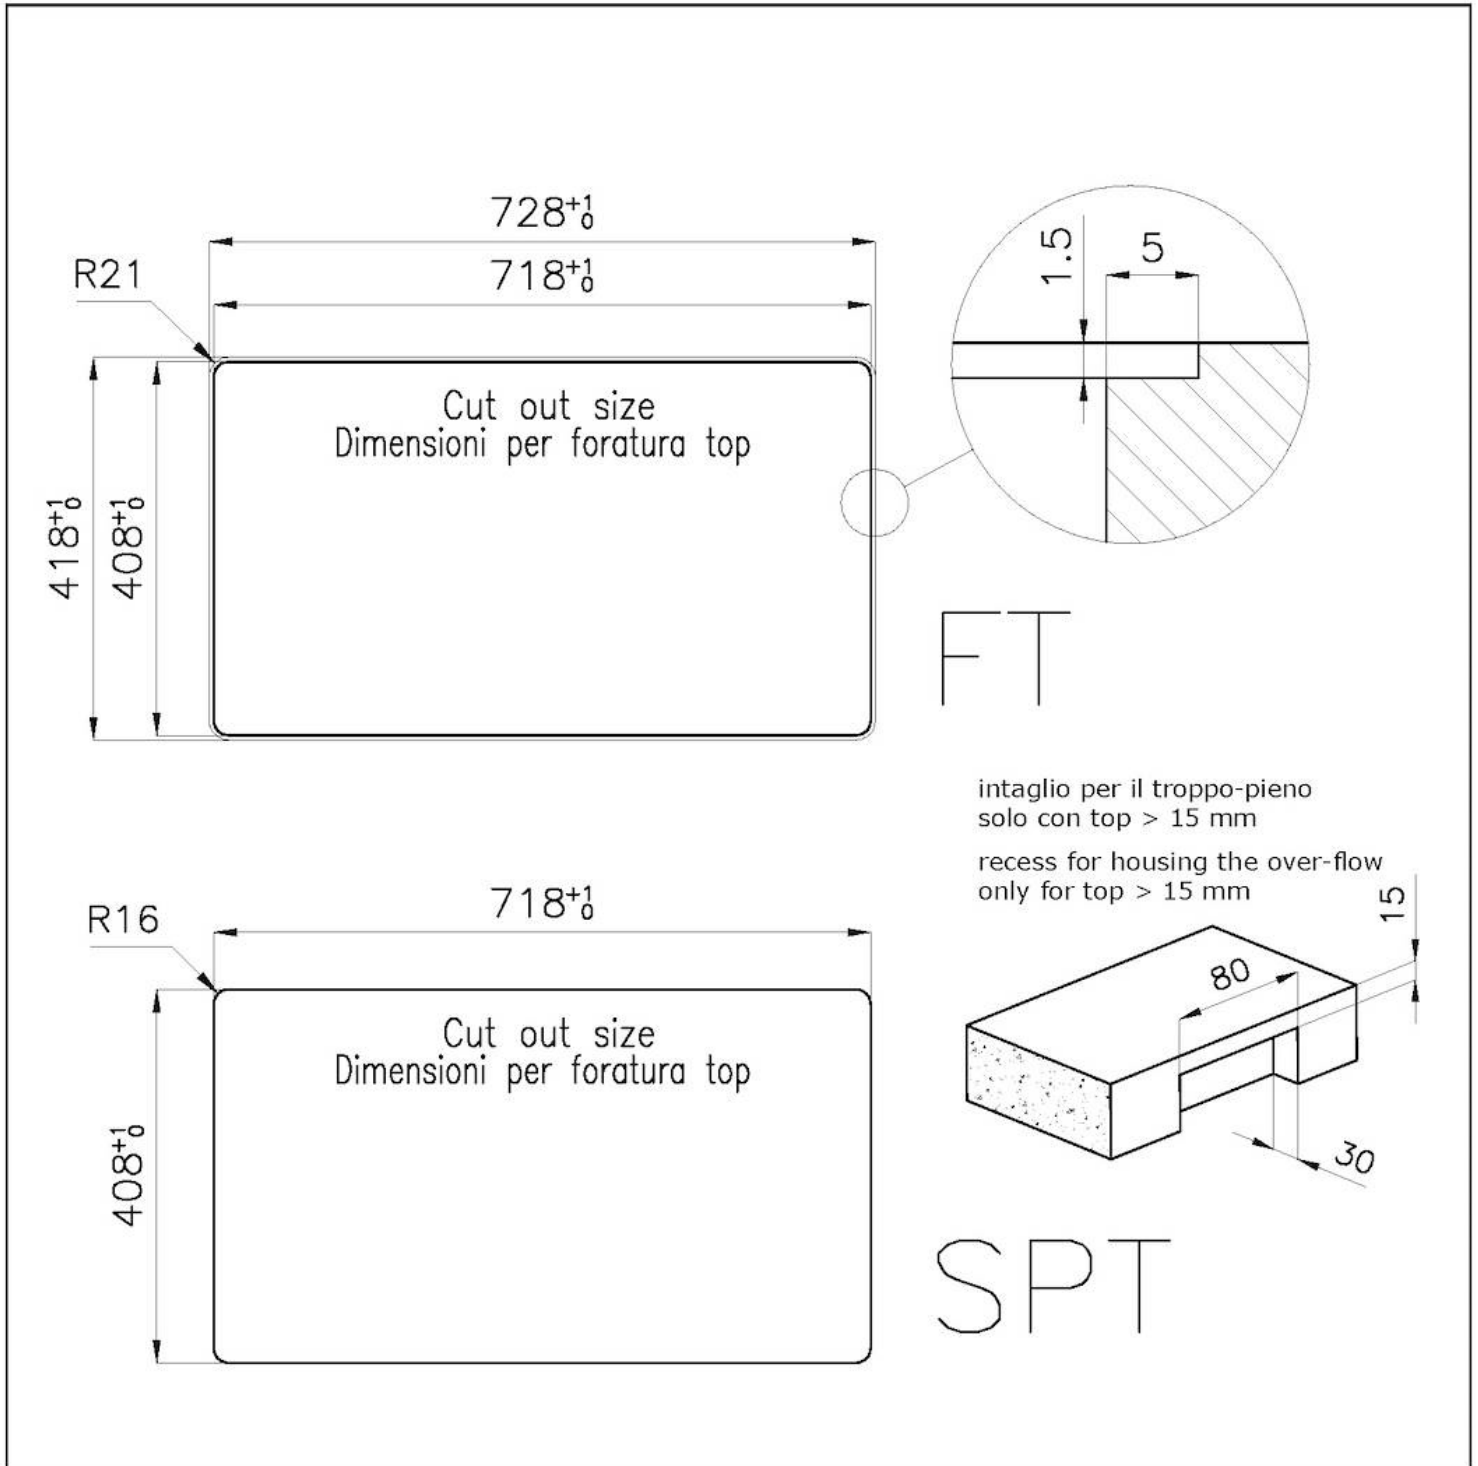

Base 80 cm

Width 72.6 cm

Dimensions 726x416 mm

Bowl dimension 710 x 400 mm

Built-in hole [View technical data sheet](#)

Standard fittings Fixing hooks, gasket, drain, overflow and siphon, boxed packing

Mixer holes No standard holes

Deep bowls This bowls reach an important depth, over 20 cm, thanks to the advanced production technology, that can be offer great capiciency and practicity in all the washing operations.

High thickness 1mm thick steel. A significant thickness, which guarantees the maximum sturdiness and durability.

Small radius Bowls with squared shapes with a modern design and an increased capacity, for a minimal aesthetics connected with an extreme practicity.

TECHNICAL DATA

*bordo sottile di soli 8mm
*Thin edge of only 8 mm